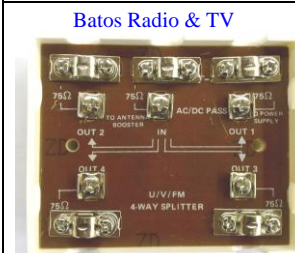

2W Spl 2M-1F

2W Spl 2F-1M

3W Spl

4W Spl

2W Spl DV Pass

4W Spl DC Pass

2W Spl F conn

2W Spl DC Pass F conn

4W Spl DC Pass F conn

Sat Back Amp = DC pass

2Way Set/B DC Pass

4Way Set/B DC Pass

Single LNB

Dual LNB

LNB Voltage Selected Multiswitch

Digi Eye