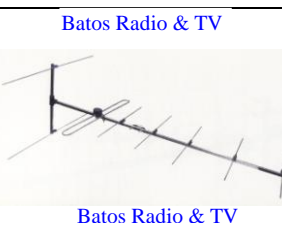

Batos.co.za
Bkt 3 leg 150mm

Bkt 3 leg 250mm

Bkt 3 leg 470mm

U Bolt 25mm

U bolt 50mm

Alu Pipes
1mx20mmCranked_2mx25Cra_3mx38
5mx50mm

Dish Brt1

Dish Brt2

Aer Brt 25cm AKW3

Bunny Telescopic Aerial

TV 1.2.3 Vhf Aerial 8 El

Uhf Aer 22El

Batos.co.za
Earth Spike & Clamp

FM Ribon Aerial

FM Bunny Aerial

Outlet Box