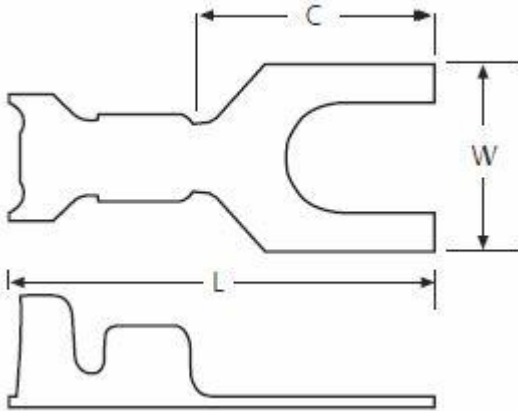

## PRE-INSULATED TERMINALS

Wire Range mm²	STUD (mm)	RING R(E)	SPADE S(E)	PIN P(E)	BUTT UT(E)	BULLET		FLAT BLADE FB(E)	HOOK BLADE HB(E)	DISCONNECT		PIGGY-BACK PB(E)	FULLY INSULATED DISCONNECT		T-SPLICE (TS)	QUICK SPLICE (QS)
						MALE ULM(E)	FEMALE ULF(E)			MALE DM(E)	FEMALE DFE		MALE (F-DM)	FEMALE (F-DF)		
34 - 1,57 (Size 1)	10	1R10						1FB10 (10 x 2,3mm)	1HB (4,6mm)	1DM (6,4mm)	1DF (6,4mm)			TF1DF (6,4mm)		
	8	1R8														
	6	1R6	1S6A+	1P10 (10mm)	1UT	1ULM4 (4mm)	1ULF4 (4mm)	1FB11 (11 x 3,0mm)	1HB3 (3mm)	1DM4 (4,8mm)	1DF4 (4,8mm)	1PB (6,4mm)		TF1DF4 (4,8mm)	1TSRD	1QS
	5	1R5	1S5A+													
	4	1R4	1S4A+					1FB14 (14 x 3,0mm)		1DM2 (2,8mm)	1DF2 (2,8mm)			TF1DF2 (2,8mm)		
	3,5		1S35													
1,17 - 3,24 (Size 2)	10	2R10						1FB18 (18 x 2,3mm)					F1DMY (6,4mm Nylon)	F1DFY (6,4mm Nylon)		
	8	2R8														
	6	2R6	2S6A+	2P10 (10mm)	2UT	2ULM4 (4mm)	2ULF4 (4mm)	2FB9 (9 x 2,8mm)	2HB (4,6mm)	2DM (6,4mm)	2DF (6,4mm)	2PB (6,4mm)		TF2DF (6,4mm)	2TSBL	2QS
	5	2R5	2S5A+	2P12 (12mm)		2ULM5 (5mm)	2ULF5 (5mm)	2FB13 (13 x 2,4mm)						TF2DF4 (4,8mm)		
	4	2R4(A)4	2S4A+					2FB18 (18 x 2,3mm)	2HB3 (3mm)	2DM4 (4,8mm)	2DF4 (4,8mm)		F2DMY (6,4mm Nylon)	F2DFY (6,4mm Nylon)		
3,5	2R35	2S35											2DF9 (6,4mm)			
2,5 - 6,00 (Size 3)	12	3R12						3FB10 (10 x 2,8mm)	3HB (4,6mm)	3DM (6,4mm)	3DF (6,4mm)	3PB (6,4mm)		TF2DF (6,4mm)	1TSYL	3QS
	10	3R10														
	8	3R8														
	6	3R6	3S6A+	3P12 (12mm)	3UT	3ULM5 (5mm)	3ULF5 (5mm)	3FB14 (14 x 4,0mm)	3HB3 (3mm)			3DF9 (6,4mm)		F3DMY (6,4mm Nylon)	F3DFY (6,4mm Nylon)	
	5	3R5	3S5													
	4	3R4	3S4A+													
3,5	3R35															