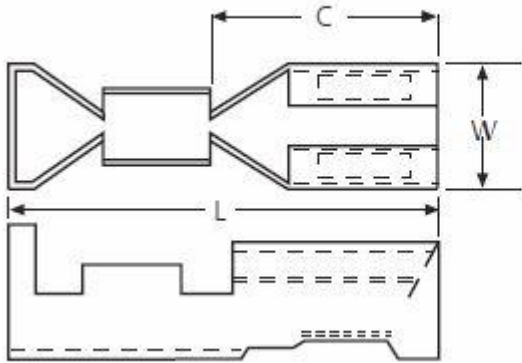

## Uninsulated Disconnect - Female

## PRE-INSULATED TERMINALS

Wire Range mm²	STUD (mm)	RING R(E)	SPADE S(E)	PIN P(E)	BUTT UT(E)	BULLET		FLAT BLADE FB(E)	HOOK BLADE HB(E)	DISCONNECT		PIGGY-BACK PB(E)	FULLY INSULATED DISCONNECT		T-SPLICE (TS)	QUICK SPLICE (QS)
						MALE ULM(E)	FEMALE ULF(E)			MALE DM(E)	FEMALE DFE		MALE (F-DM)	FEMALE (F-DF)		
34 - 1,57 (Size 1)	10	1R10						1FB10 (10 x 2,3mm)	1HB (4,6mm)	1DM (6,4mm)	1DF (6,4mm)			TF1DF (6,4mm)		
	8	1R8														
	6	1R6	1S6A+	1P10 (10mm)	1UT	1ULM4 (4mm)	1ULF4 (4mm)	1FB11 (11 x 3,0mm)	1HB3 (3mm)	1DM4 (4,8mm)	1DF4 (4,8mm)	1PB (6,4mm)		TF1DF4 (4,8mm)	1TSRD	1QS
	5	1R5	1S5A+													
	4	1R4	1S4A+					1FB14 (14 x 3,0mm)		1DM2 (2,8mm)	1DF2 (2,8mm)			TF1DF2 (2,8mm)		
	3,5		1S35													
1,17 - 3,24 (Size 2)	10	2R10						1FB18 (18 x 2,3mm)					F1DMY (6,4mm Nylon)	F1DFY (6,4mm Nylon)		
	8	2R8														
	6	2R6	2S6A+	2P10 (10mm)	2UT	2ULM4 (4mm)	2ULF4 (4mm)	2FB9 (9 x 2,8mm)	2HB (4,6mm)	2DM (6,4mm)	2DF (6,4mm)	2PB (6,4mm)		TF2DF (6,4mm)	2TSBL	2QS
	5	2R5	2S5A+	2P12 (12mm)		2ULM5 (5mm)	2ULF5 (5mm)	2FB13 (13 x 2,4mm)						TF2DF4 (4,8mm)		
	4	2R4(A)4	2S4A+					2FB18 (18 x 2,3mm)	2HB3 (3mm)	2DM4 (4,8mm)	2DF4 (4,8mm)		F2DMY (6,4mm Nylon)	F2DFY (6,4mm Nylon)		
3,5	2R35	2S35											2DF9 (6,4mm)			
2,5 - 6,00 (Size 3)	12	3R12						3FB10 (10 x 2,8mm)	3HB (4,6mm)	3DM (6,4mm)	3DF (6,4mm)	3PB (6,4mm)		TF2DF (6,4mm)	1TSYL	3QS
	10	3R10														
	8	3R8														
	6	3R6	3S6A+	3P12 (12mm)	3UT	3ULM5 (5mm)	3ULF5 (5mm)	3FB14 (14 x 4,0mm)	3HB3 (3mm)			3DF9 (6,4mm)		F3DMY (6,4mm Nylon)	F3DFY (6,4mm Nylon)	
	5	3R5	3S5													
	4	3R4	3S4A+													
3,5	3R35															